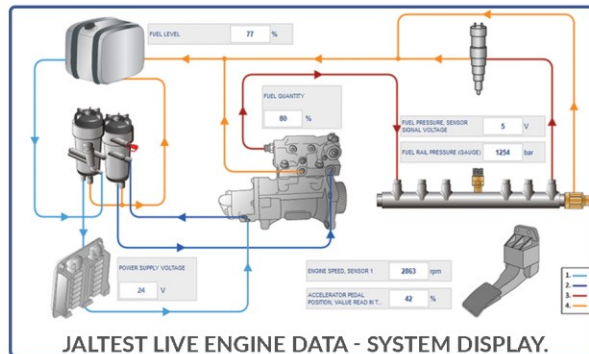

## FEATURES:

- Auto detection of system and error codes.
- Vehicle trouble shooting by symptoms guide.
- Interactive wiring diagrams with integrated technical information and sensor data.
- Mechanical data and component location information.
- Vehicle parameter modifications.
- OEM technical service bulletins.

## SPECIAL FUNCTIONS:

- P.T.O calibration.
- Reprogram modules.
- Manual actuations.
- Forced DPF regeneration.
- Adblue metering and leak tests.
- Clutch and transmission calibration.
- Injector re-coding.
- Hydraulic Lift Calibration (image below).

## AGV vehicle coverage includes:

TRACTORS

COMBINED HARVESTER

GRAPE HARVESTER

FORAGE HARVESTER

TELEHANDLER

HYDRAULIC LIFT SYSTEM DISPLAY.

HEAD OFFICE:  
06 874 9077