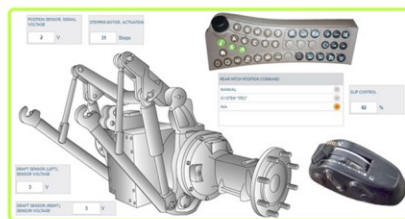

## SPECIAL FUNCTIONS:

- P.T.O calibration.
- Reprogram modules.
- Manual actuations.
- Forced DPF regeneration.
- Adblue metering and leak tests.
- Clutch and transmission calibration.
- Injector re-coding.
- Hydraulic Lift Calibration (image below).

## AGV vehicle coverage includes:

TRACTORS

COMBINED HARVESTER

GRAPE HARVESTER

FORAGE HARVESTER

TELEHANDLER

HYDRAULIC LIFT SYSTEM DISPLAY.

HEAD OFFICE:  
06 874 9077