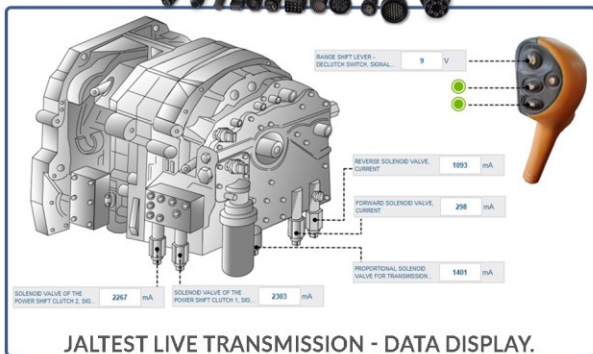

## AGV vehicle coverage includes:

TRACTORS

COMBINED HARVESTER

GRAPE HARVESTER

FORAGE HARVESTER

TELEHANDLER

HYDRAULIC LIFT SYSTEM DISPLAY.

HEAD OFFICE:  
06 874 9077