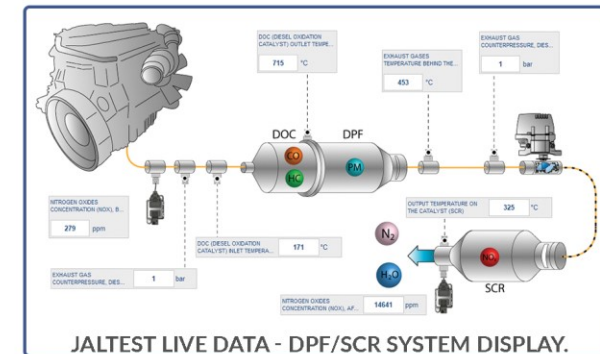

## SPECIAL FUNCTIONS:

- P.T.O calibration.
- Reprogram modules.
- Manual actuations.
- Forced DPF regeneration.
- Adblue metering and leak tests.
- Clutch and transmission calibration.
- Injector re-coding.
- Hydraulic Lift Calibration (image below).

## AGV vehicle coverage includes:

TRACTORS

COMBINED HARVESTER

GRAPE HARVESTER

FORAGE HARVESTER

TELEHANDLER

HYDRAULIC LIFT SYSTEM DISPLAY.

HEAD OFFICE:  
06 874 9077