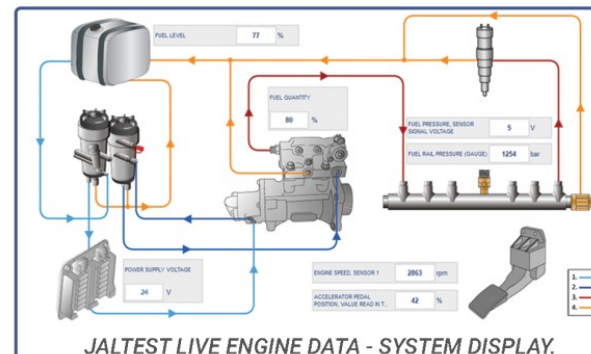

SPECIAL FUNCTIONS:

- Forced DPF regeneration.
- Adblue metering and leak tests.
- Clutch and transmission calibration.
- Injector re-coding.
- Vehicle parameter modifications.
- PTO calibration.
- Cylinder compression tests & cut-out.
- Sensor & solenoid self-analysis.

OHW Vehicle Coverage Includes:

GRADER

BULL DOZER

CRANE

EXCAVATOR

GENSET

JALTEST GIVES YOU MORE:

● jaltest RP1210

RP1210 Links with the VCI (Vehicle Communication Interface) making Jaltest compatible with RP1210 OEM software i.e. CAT - Electronic Technician, Cummins - INSITE, Volvo - Tech Tool, Detroit - Diagnostic Link, and more.