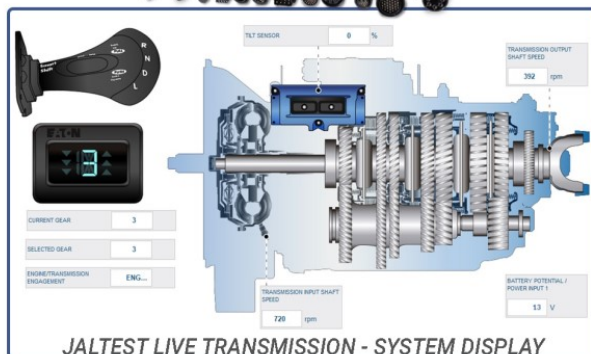

SPECIAL FUNCTIONS:

- Forced DPF regeneration.
- Adblue metering and leak tests.
- Clutch and transmission calibration.
- Injector re-coding.
- Vehicle parameter modifications.
- PTO calibration.
- Cylinder compression tests & cut-out.
- Sensor & solenoid self-analysis.

OHW Vehicle Coverage Includes:

GRADER

BULL DOZER

CRANE

EXCAVATOR

GENSET

JALTEST GIVES YOU MORE:

● jaltest RP1210

RP1210 Links with the VCI (Vehicle Communication Interface) making Jaltest compatible with RP1210 OEM software i.e. CAT - Electronic Technician, Cummins - INSITE, Volvo - Tech Tool, Detroit - Diagnostic Link, and more.