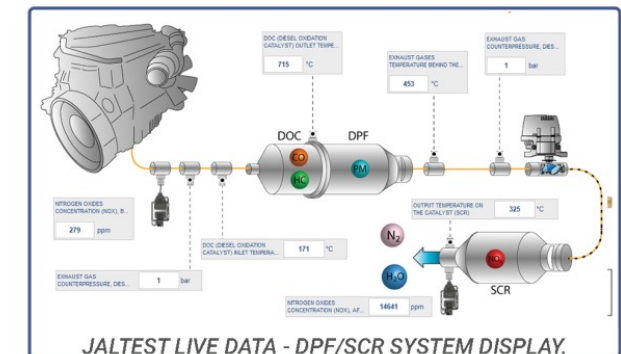

SPECIAL FUNCTIONS:

- Forced DPF regeneration.
- Adblue metering and leak tests.
- Clutch and transmission calibration.
- Injector re-coding.
- Vehicle parameter modifications.
- PTO calibration.
- Cylinder compression tests & cut-out.
- Sensor & solenoid self-analysis.

OHW Vehicle Coverage Includes:

GRADER

BULL DOZER

CRANE

EXCAVATOR

GENSET

JALTEST GIVES YOU MORE:

● jaltest RP1210

RP1210 Links with the VCI (Vehicle Communication Interface) making Jaltest compatible with RP1210 OEM software i.e. CAT - Electronic Technician, Cummins - INSITE, Volvo - Tech Tool, Detroit - Diagnostic Link, and more.