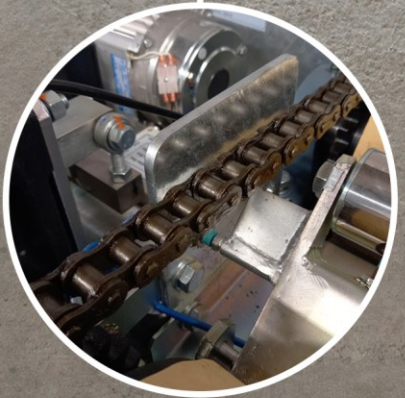

AECS

AUTOMOTIVE WORKSHOP EQUIPMENT

CAR TEST LANE STT10e

PHONE: 06 874 9077
EMAIL: info@aece.net
WEB: www.aecs.net

AUTOMOTIVE EQUIPMENT | TRAINING | TECH SUPPORT

STT10e

BRAKE TEST LANE

STT10e car test lane uses the best and proven mechanical engineering solutions for your workshop. The STT10e is designed for various types of braking systems and for all types of motor vehicles.

AECS safety testing technology software is easy to understand and accurate on wheel alignment, brake and suspension analysis. STT10e is WoF Gazetted and NZTA Approved.

- 8KN per wheel brake force
- 4x4 testing
- 4T axle load
- 3KW straight drive ABM (German) motor and gearbox with auto brake.
- Test axle width 800mm - 2200mm
- High precision and high grip corundum rollers.
Wet >0.6 Dry >0.85.
- Roller alignment to prevent drag and (camber) pull, influencing brake force readings
- Hot dipped galvanized frame
- Side slip tester with suspension de-stressing plate 25hz
Eusama suspension tester
- Ground, wall or column mounted control box
- Accurate and repeatable results

SLIDE SLIP

SUSPENSION TESTER

BRAKE TESTER

STT10e

BRAKE TEST LANE

The STT10e has the quality and the latest electronics, making the STT10e one of the most accurate brake testers on the market today.

STT10e BRAKE ROLLERS - TAKE A LOOK INSIDE