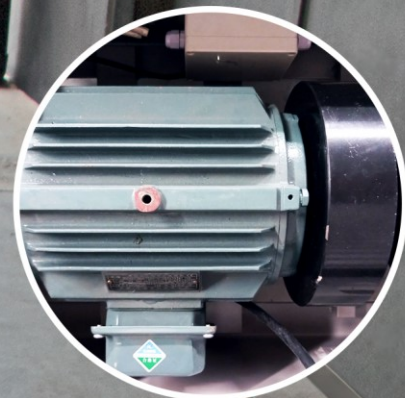

AECS

AUTOMOTIVE WORKSHOP EQUIPMENT

CAR TEST LANE STT10e

PHONE: 06 874 9077
EMAIL: info@aece.net
WEB: www.aecs.net

AUTOMOTIVE EQUIPMENT | TRAINING | TECH SUPPORT

STT10e

BRAKE TEST LANE

STT10e car test lane uses the best and proven mechanical engineering solutions for your workshop. The STT10e is designed for various types of braking systems and for all types of motor vehicles.

AECS safety testing technology software is easy to understand and accurate on wheel alignment, brake and suspension analysis. STT10e is WoF Gazetted and NZTA Approved.

- 8KN per wheel brake force
- 4x4 testing
- 4T axle load
- 3KW straight drive ABM (German) motor and gearbox with auto brake.
- Test axle width 800mm - 2200mm
- High precision and high grip corundum rollers.
Wet >0.6 Dry >0.85.
- Roller alignment to prevent drag and (camber) pull, influencing brake force readings
- Hot dipped galvanized frame
- Side slip tester with suspension de-stressing plate 25hz
Eusama suspension tester
- Ground, wall or column mounted control box
- Accurate and repeatable results

SLIDE SLIP

SUSPENSION TESTER

BRAKE TESTER

STT10e

BRAKE TEST LANE

The STT10e has the quality and the latest electronics, making the STT10e one of the most accurate brake testers on the market today.

STT10e BRAKE ROLLERS - TAKE A LOOK INSIDE