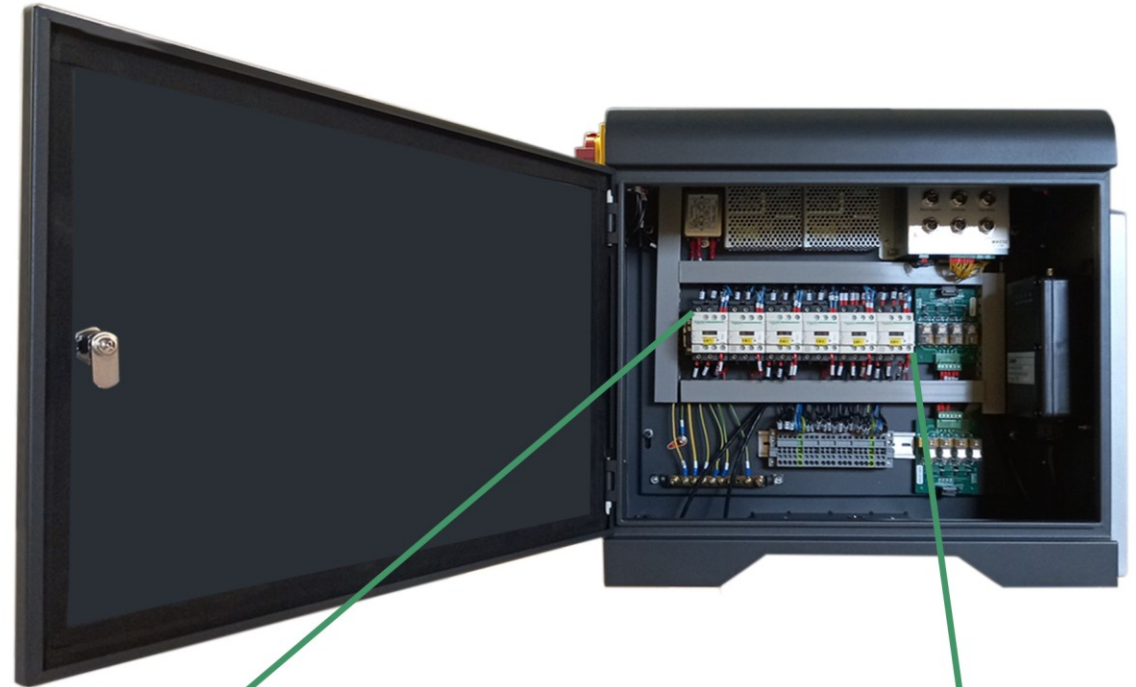

AECS

AUTOMOTIVE WORKSHOP EQUIPMENT

CAR TEST LANE STT10e

PHONE: 06 874 9077
EMAIL: info@aece.net
WEB: www.aecs.net

AUTOMOTIVE EQUIPMENT | TRAINING | TECH SUPPORT

STT10e

BRAKE TEST LANE

STT10e car test lane uses the best and proven mechanical engineering solutions for your workshop. The STT10e is designed for various types of braking systems and for all types of motor vehicles.

AECS safety testing technology software is easy to understand and accurate on wheel alignment, brake and suspension analysis. STT10e is WoF Gazetted and NZTA Approved.

- 8KN per wheel brake force
- 4x4 testing
- 4T axle load
- 3KW straight drive ABM (German) motor and gearbox with auto brake.
- Test axle width 800mm - 2200mm
- High precision and high grip corundum rollers.
Wet >0.6 Dry >0.85.
- Roller alignment to prevent drag and (camber) pull, influencing brake force readings
- Hot dipped galvanized frame
- Side slip tester with suspension de-stressing plate 25hz
Eusama suspension tester
- Ground, wall or column mounted control box
- Accurate and repeatable results

SLIDE SLIP

SUSPENSION TESTER

BRAKE TESTER

STT10e

BRAKE TEST LANE

The STT10e has the quality and the latest electronics, making the STT10e one of the most accurate brake testers on the market today.

STT10e BRAKE ROLLERS - TAKE A LOOK INSIDE