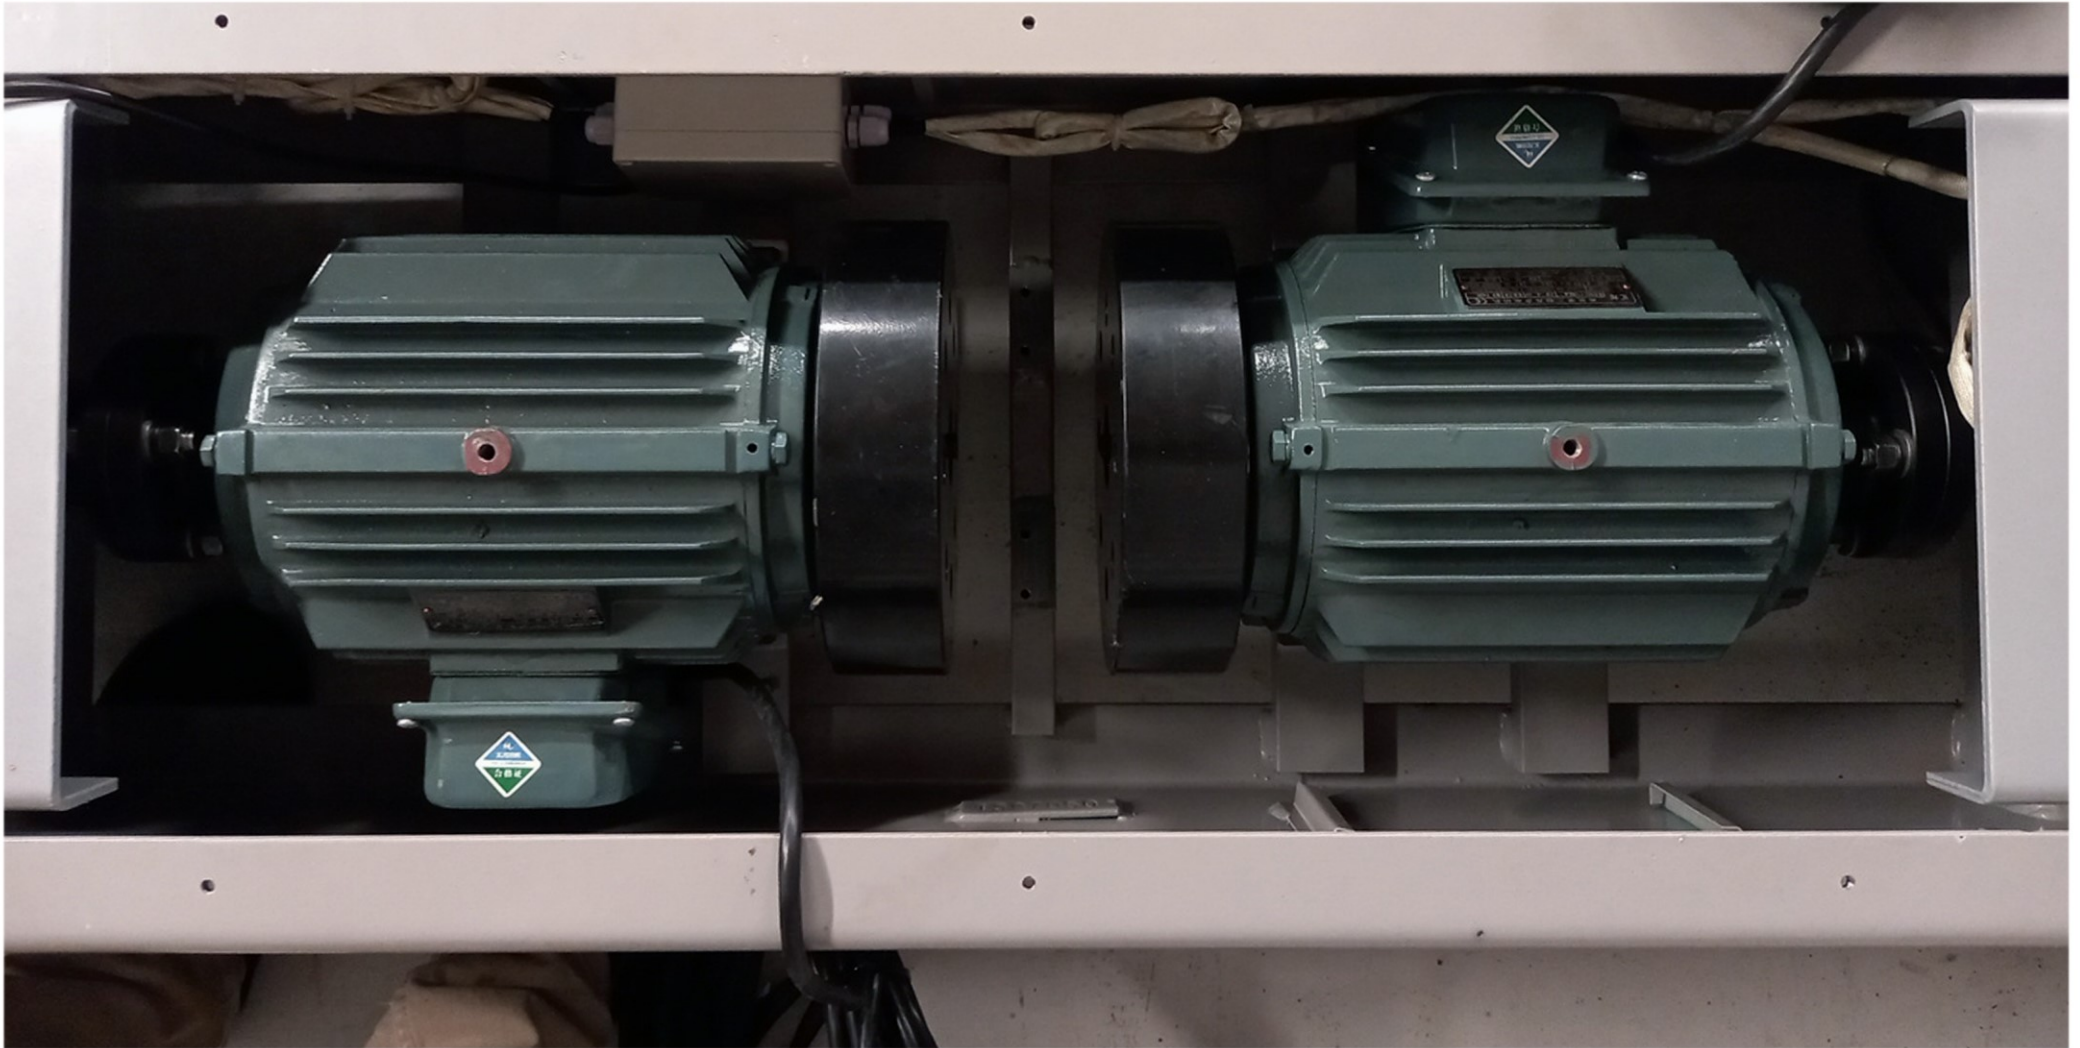

STT10e SUSPENSION TESTER - TAKE A LOOK INSIDE