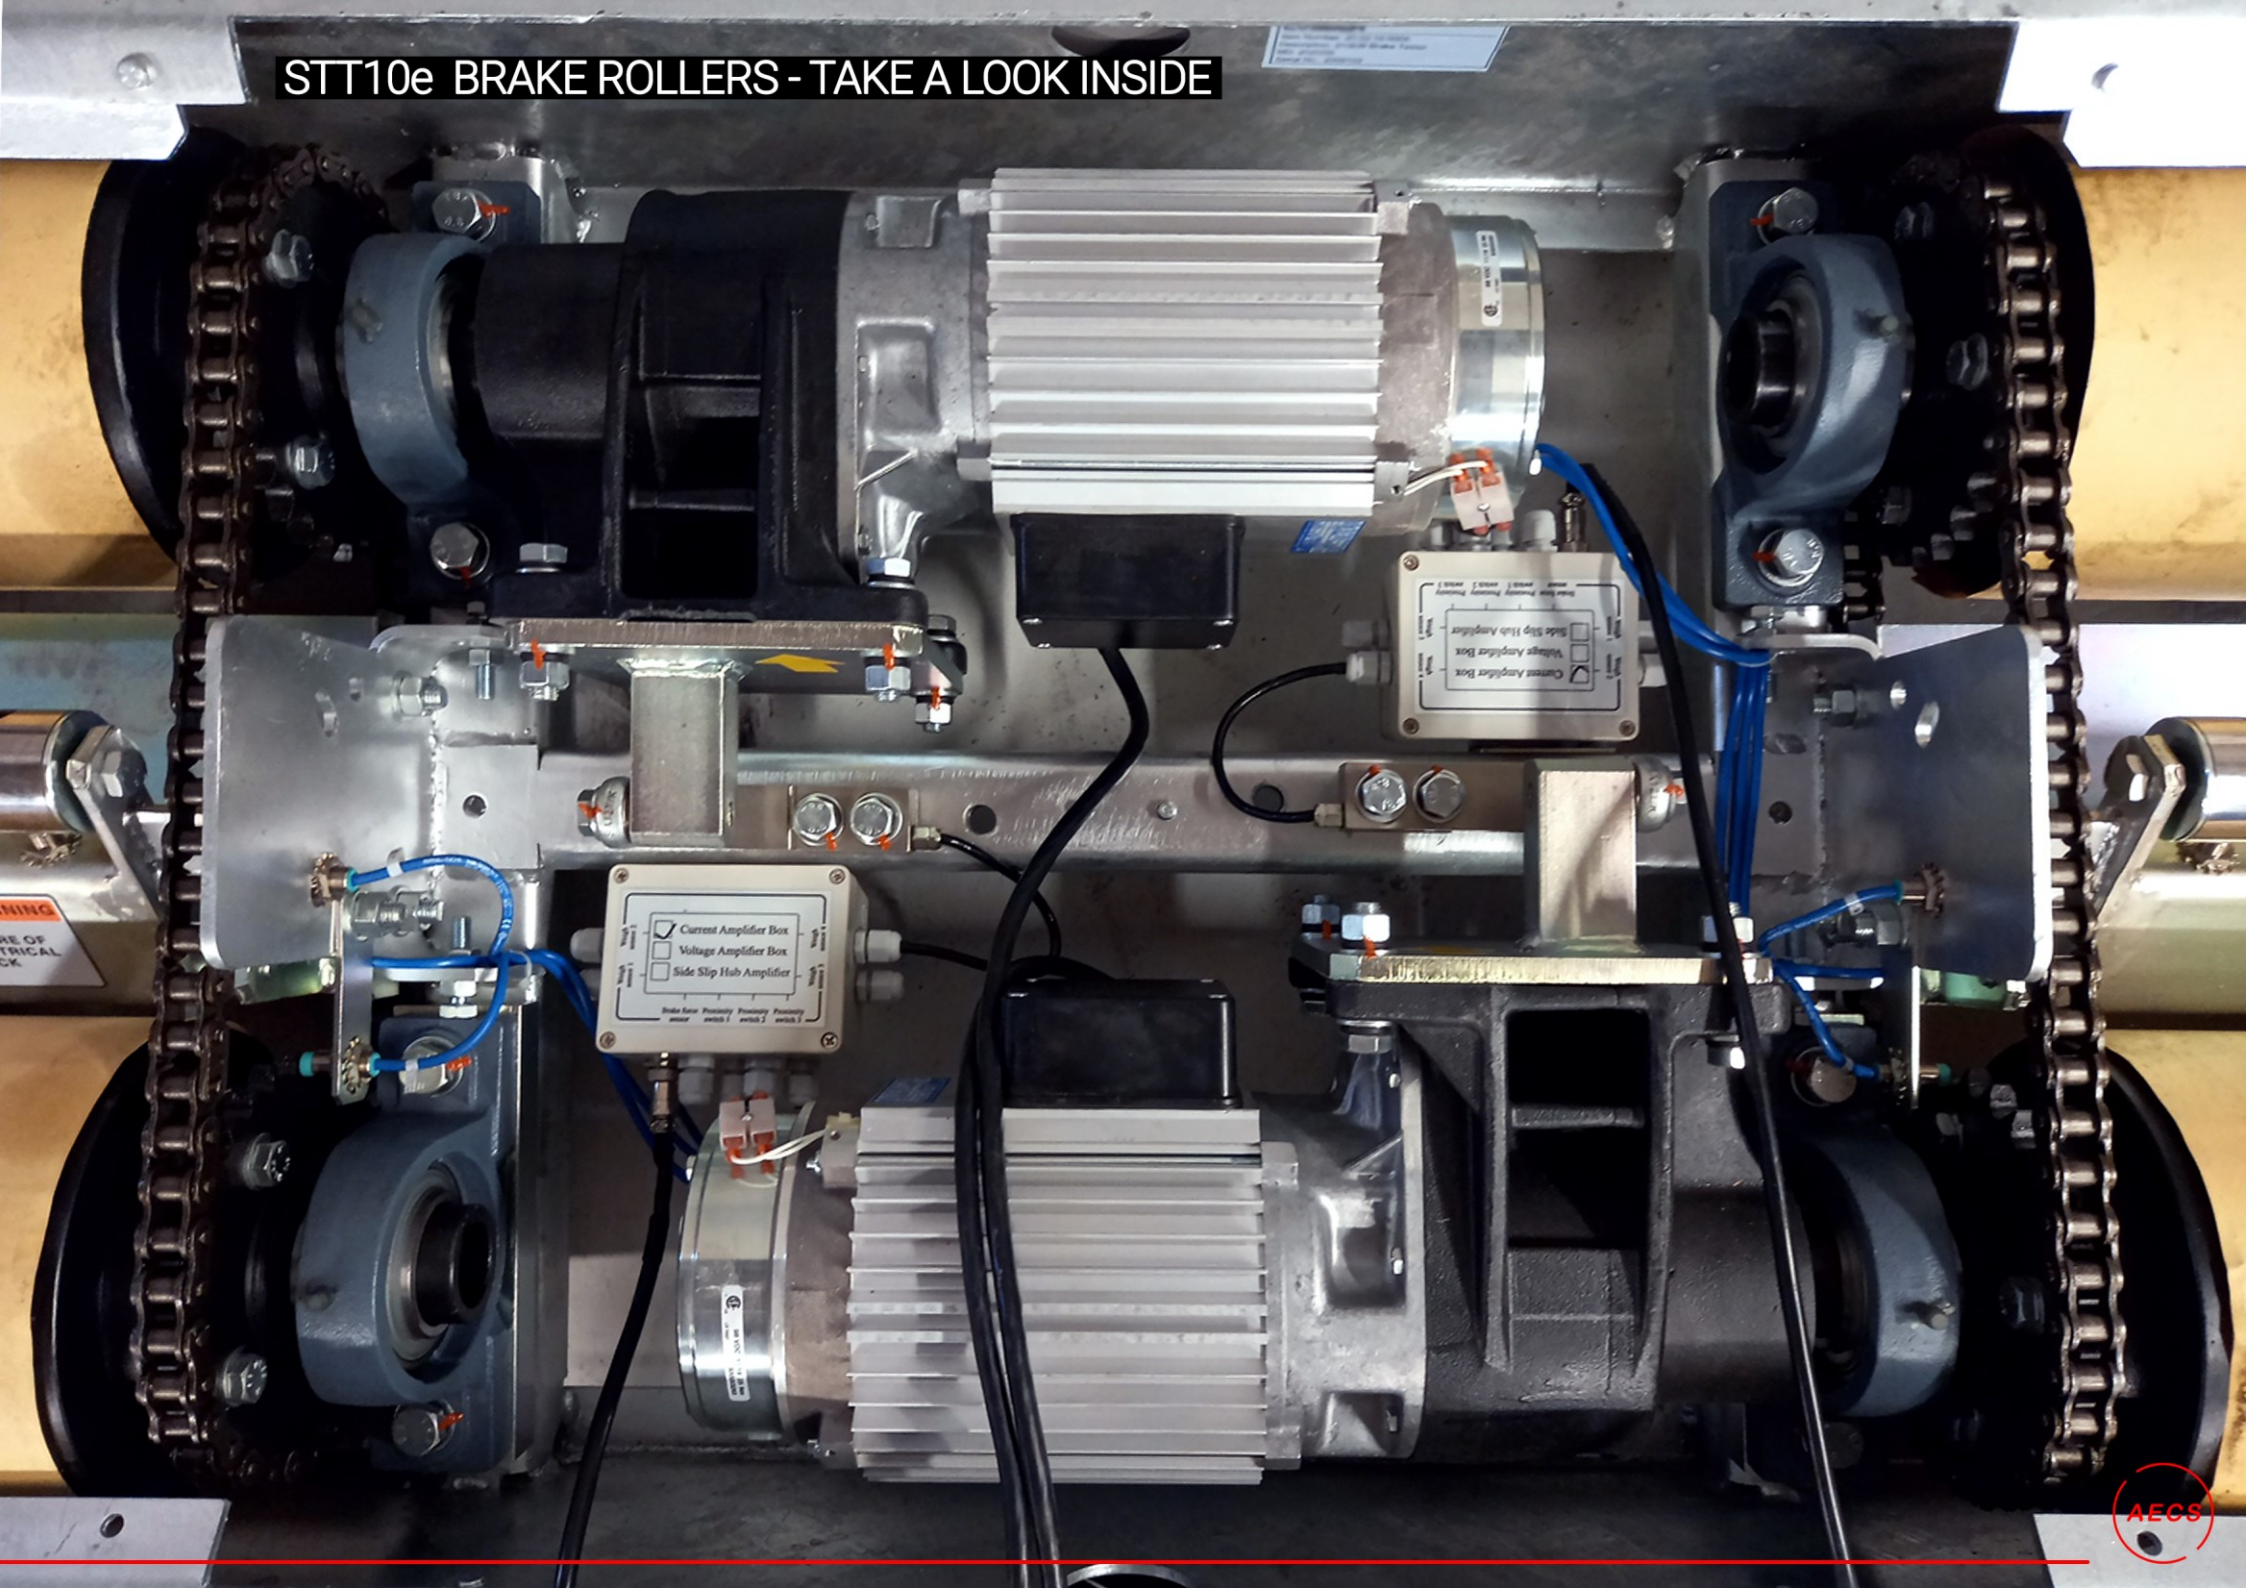

AECS

AUTOMOTIVE WORKSHOP EQUIPMENT

CAR TEST LANE STT10e

PHONE: 06 874 9077
EMAIL: info@aece.net
WEB: www.aecs.net

AUTOMOTIVE EQUIPMENT | TRAINING | TECH SUPPORT

STT10e

BRAKE TEST LANE

STT10e car test lane uses the best and proven mechanical engineering solutions for your workshop. The STT10e is designed for various types of braking systems and for all types of motor vehicles.

AECS safety testing technology software is easy to understand and accurate on wheel alignment, brake and suspension analysis. STT10e is WoF Gazetted and NZTA Approved.

- 8KN per wheel brake force
- 4x4 testing
- 4T axle load
- 3KW straight drive ABM (German) motor and gearbox with auto brake.
- Test axle width 800mm - 2200mm
- High precision and high grip corundum rollers.
Wet >0.6 Dry >0.85.
- Roller alignment to prevent drag and (camber) pull, influencing brake force readings
- Hot dipped galvanized frame
- Side slip tester with suspension de-stressing plate 25hz
Eusama suspension tester
- Ground, wall or column mounted control box
- Accurate and repeatable results

SLIDE SLIP

SUSPENSION TESTER

BRAKE TESTER

STT10e

BRAKE TEST LANE

The STT10e has the quality and the latest electronics, making the STT10e one of the most accurate brake testers on the market today.

STT10e BRAKE ROLLERS - TAKE A LOOK INSIDE