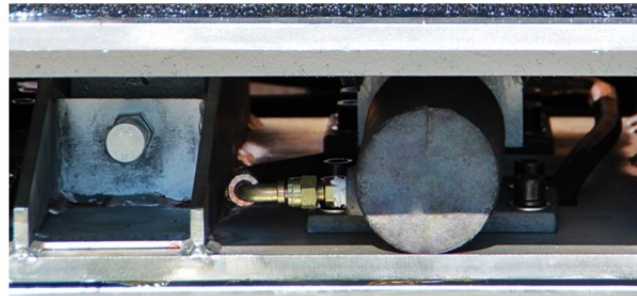

AECS STT45 FREE PLAY DETECTOR

FREE PLAY DETECTOR

The STT45 8-way inground Freeplay detector is capable to handle 18T axle load. Have just ONE inspector find wheel bearing, kingpin, ball joint, shackle, ringfeeder, steering component freeplay, drawbar cracks and more without a crowbar and and extra man with back pain!

The remote control allows the inspector to move a wheel with the RH or the LH large corundum coated platform 100mm back - 100mm forwards and 100mm to the left and 100mm to the right (measured from the centre) in a controlled manner.

Using a remote (wireless) the hydraulic 8-way free play detector generates alternate stress on the wheels and suspension, making it easier to visually check for defects.

This unit can be installed as a stand alone unit and does not have to be part of a brake testlane.

FREE PLAY DETECT - TECHNICAL SPECIFICATIONS

- Capacity: 18 Ton axle load
- Plate dimension 1000x750mm
- Platforms weight +/-600kg
- 8 directions and wireless remote control
- Pump power: 2.2kW 3 phase hydraulic pump