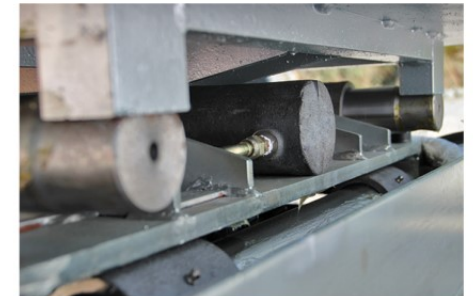

AECS STT45 FREE PLAY DETECTOR

FREE PLAY DETECTOR

The STT45 8-way inground Freeplay detector is capable to handle 18T axle load. Have just ONE inspector find wheel bearing, kingpin, ball joint, shackle, ringfeeder, steering component freeplay, drawbar cracks and more without a crowbar and and extra man with back pain!

The remote control allows the inspector to move a wheel with the RH or the LH large corundum coated platform 100mm back - 100mm forwards and 100mm to the left and 100mm to the right (measured from the centre) in a controlled manner.

Using a remote (wireless) the hydraulic 8-way free play detector generates alternate stress on the wheels and suspension, making it easier to visually check for defects.

This unit can be installed as a stand alone unit and does not have to be part of a brake testlane.

FREE PLAY DETECT - TECHNICAL SPECIFICATIONS

- Capacity: 18 Ton axle load
- Plate dimension 1000x750mm
- Platforms weight +/-600kg
- 8 directions and wireless remote control
- Pump power: 2.2kW 3 phase hydraulic pump