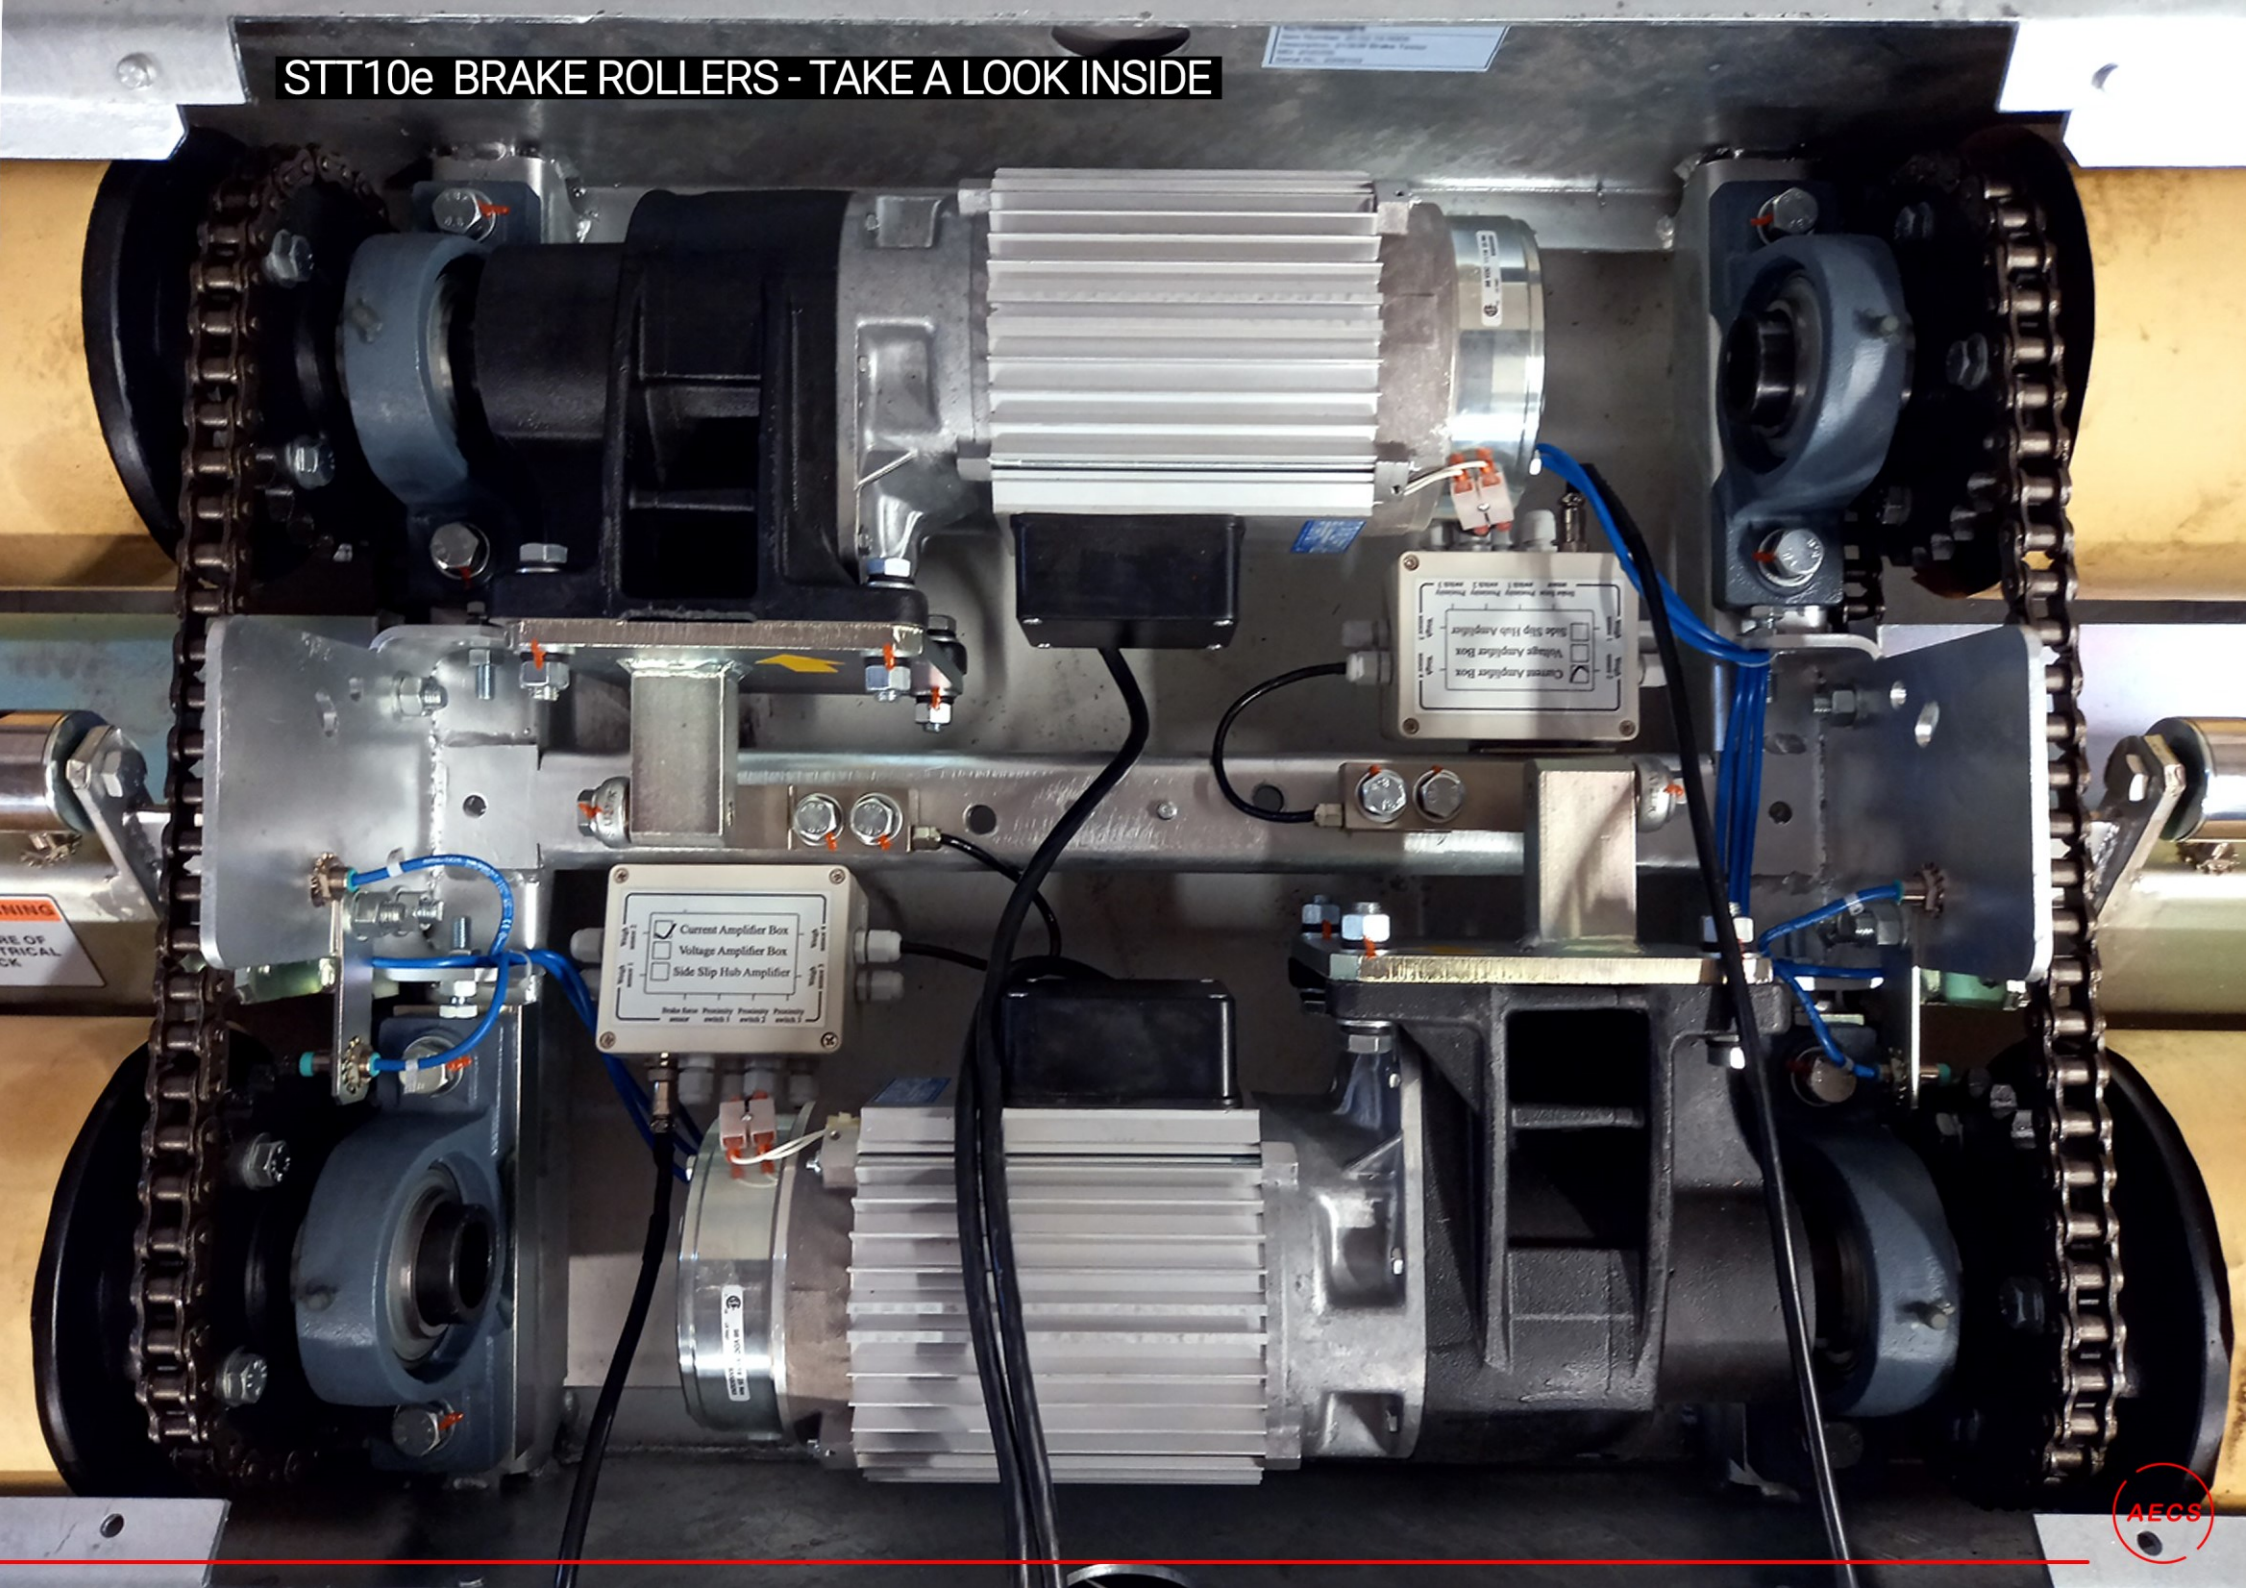

STT10e BRAKE ROLLERS - TAKE A LOOK INSIDE