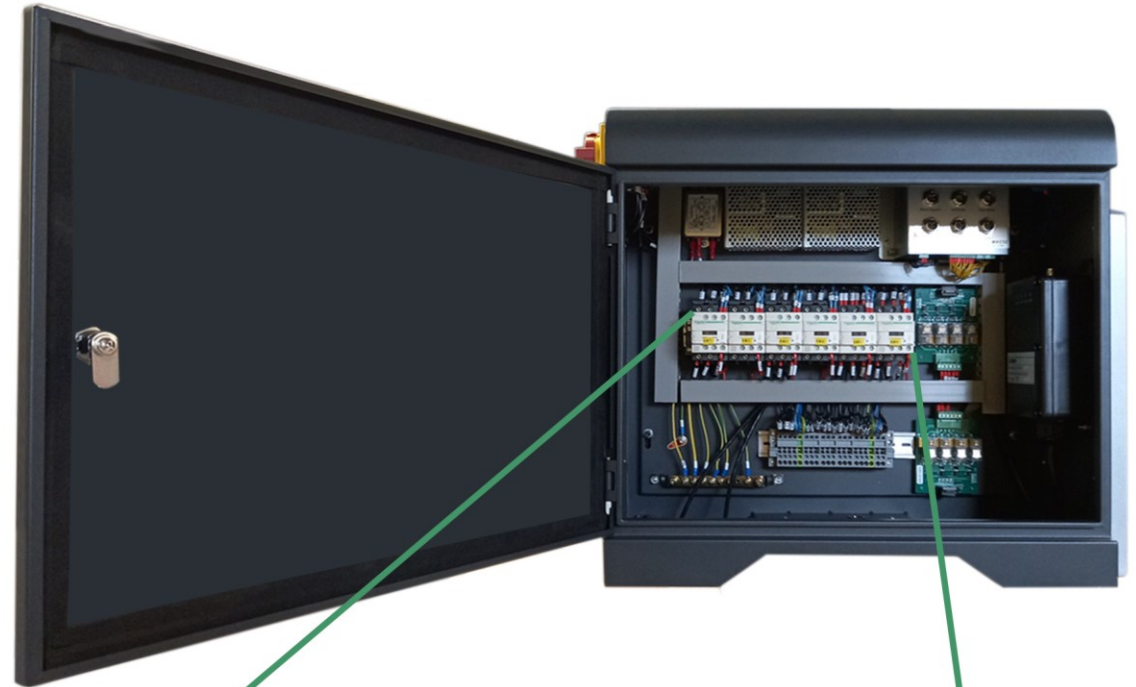

## BRAKE TESTER

STT10e car brake tester uses the best and proven mechanical engineering solutions that makes the STT10e unbeatable, it is designed for various types of braking systems and for all types of motor vehicles.

AECS safety testing technology software is easy to understand and accurate on wheel alignment, brake and suspension analysis. STT10e is WoF Gazetted and NZTA Approved.

- 8KN per wheel brake force
- 4x4 testing
- 4T axle load
- 3KW straight drive ABM (German) motor and gearbox with auto brake.
- Test axle width 800mm - 2200mm
- High precision and high grip corundum rollers.  
Wet >0.6 Dry >0.85.
- Roller alignment to prevent drag and (camber) pull, influencing brake force readings
- Hot dipped galvanized frame

# STT10e

BRAKE TEST LANE

The STT10e has the quality and the latest electronics, making the STT10e one of the most accurate brake testers on the market today.